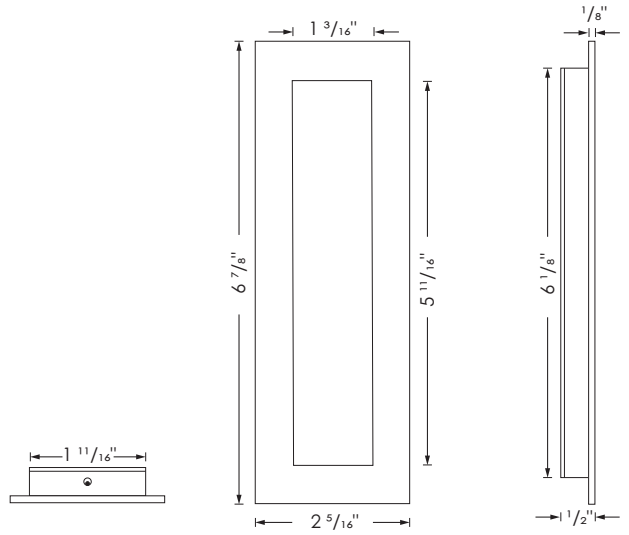

NEW BRASS FLUSH PULLS

C1855 7" Modern Flush Pull
$60

9 Polished Chrome

4B Polished Nickel

4 Satin Nickel

3S Satin Brass

8 Dark Oil Rubbed

BK Flat Black

Special Order Finishes:

3 Polished Brass

3U Unlacquered Brass

BB Burnished Brass