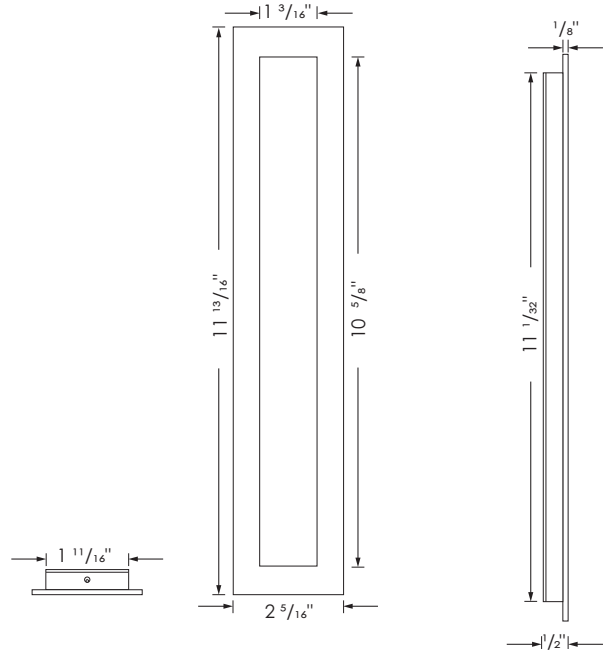

# NEW BRASS FLUSH PULLS

C1855 12" Modern Flush Pull  
\$90

9 Polished Chrome

4B Polished Nickel

4 Satin Nickel

3S Satin Brass

8 Dark Oil Rubbed

BK Flat Black