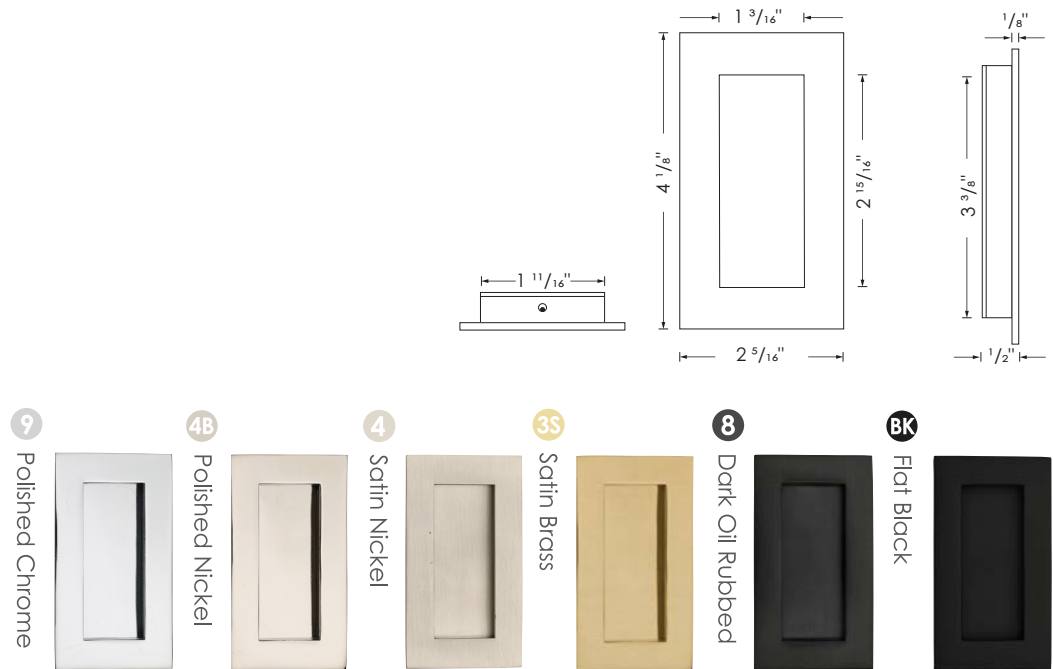

# NEW BRASS FLUSH PULLS

C1845 Round Half Moon Flush Pull  
\$50

C1855 4" Modern Flush Pull  
\$40