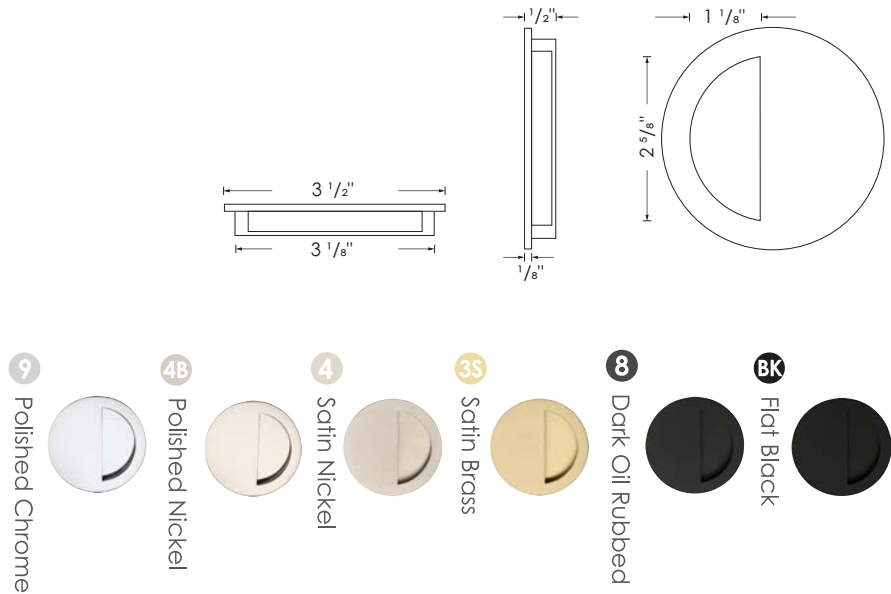

# NEW BRASS FLUSH PULLS

C1845 Round Half Moon Flush Pull  
\$50

C1855 4" Modern Flush Pull  
\$40